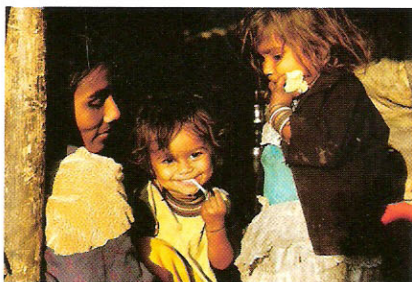

- Soung-Sik Cho, CMD

Creating Scope for Everyone to Work

Landless labor family working in betel vines;
displaced family from private land;
displaced family from government land;
100% land losing family;
partial land losing family;
other families in 3 GPs who are not directly affected by the project.

Special Package Better than Guideline

Fair compensation for cultivation on Govt. land such as betel vine, fruit bearing trees, prawn ponds etc.

Betel vine workers will be fairly compensated to protect their livelihood.